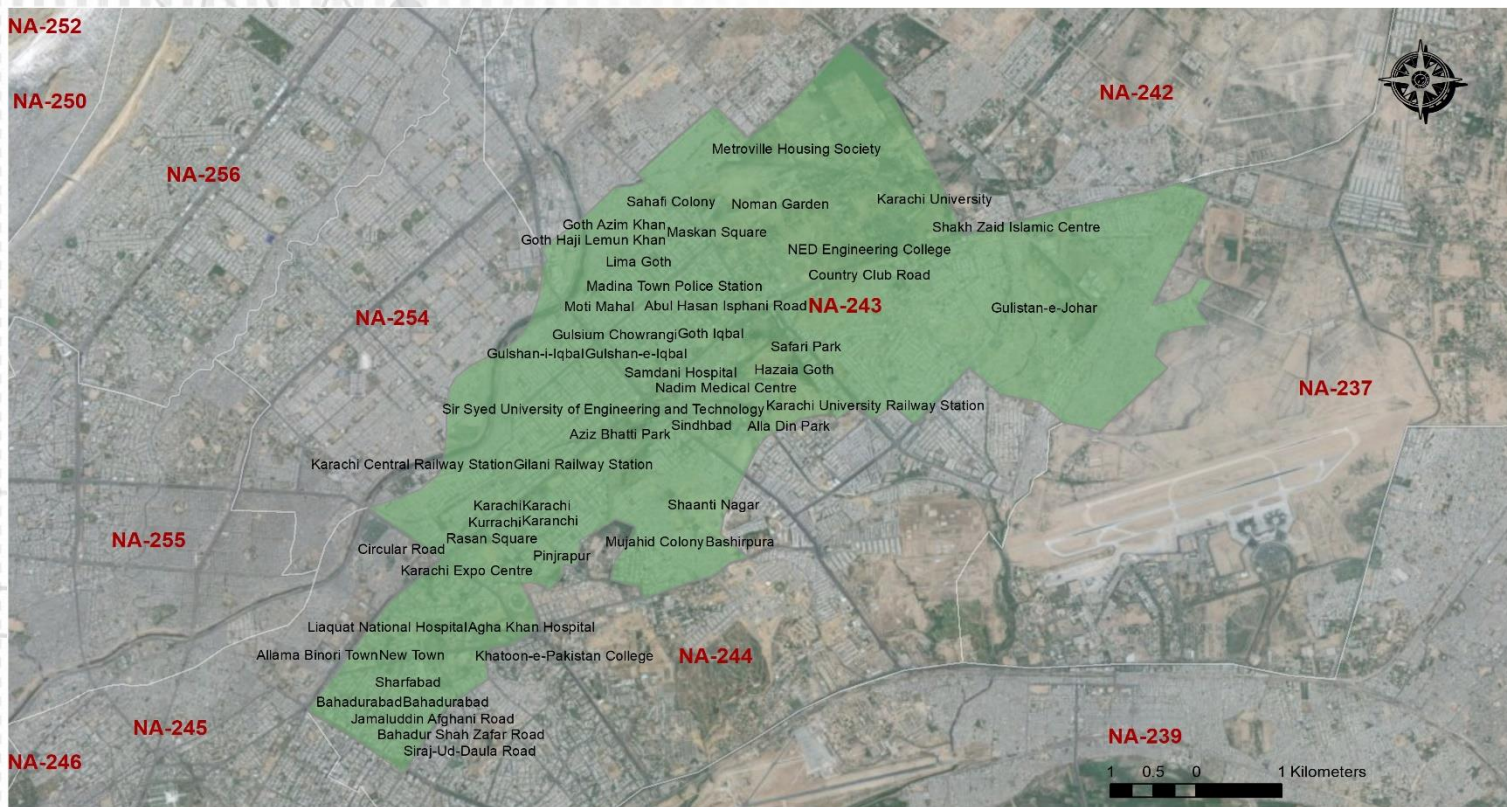

CONSTITUENCY PROFILE

NA-243 KARACHI EAST-II

SINDH

**CONSTITUENCY
POPULATION**

695,588

VOTER STATISTICS

Male

211,168

Female

190,665

Total

401,833

58%

of the total population
are registered as voters

POLLING STATIONS

0

Male

0

Female

216

Combined

216

Total

Number of polling stations where
registered voters exceed 1,200

AVERAGE VOTER
AT POLLING STATION

1,860

AVERAGE VOTER
AT POLLING BOOTH

465

LIST OF CONTESTING CANDIDATES

#	Name	Name of Political Party
1	Anwaar Ahmed Farouqi	Peoples Movement of Pakistan
2	Khawaja Izhar Ul Hassan	Independent
3	Syed Asif Raza	Independent
4	Syed Ali Raza	Muttahidda Qaumi Movement
5	Syed Kamran Ali Rizvi	Mohajar Qaumi Movement Pakistan
6	Syed Nawaz ul Huda	Tehreek-e-Labaik Pakistan
7	Syeda Shehla Raza	Pakistan Peoples Party Parliamentarians
8	Shahjahan	Pakistan Muslim League (Nawaz)
9	Abdul Wahab	Pakistan Justice & Democratic Party
10	Imran Ahmed Khan Niazi	Pakistan Tehreek-e-Insaf
11	Muhammad Usama Razi Khan	Muttahidda Majlis-e-Amal Pakistan
12	Muhammad Ayaz	Independent
13	Muhammad Kamran Khan	Independent
14	Muhammad Muzammil Qureshi	Pak Sarzameen Party
15	Muzammil Iqbal Hashmi	Allah-o-Akbar Tehreek